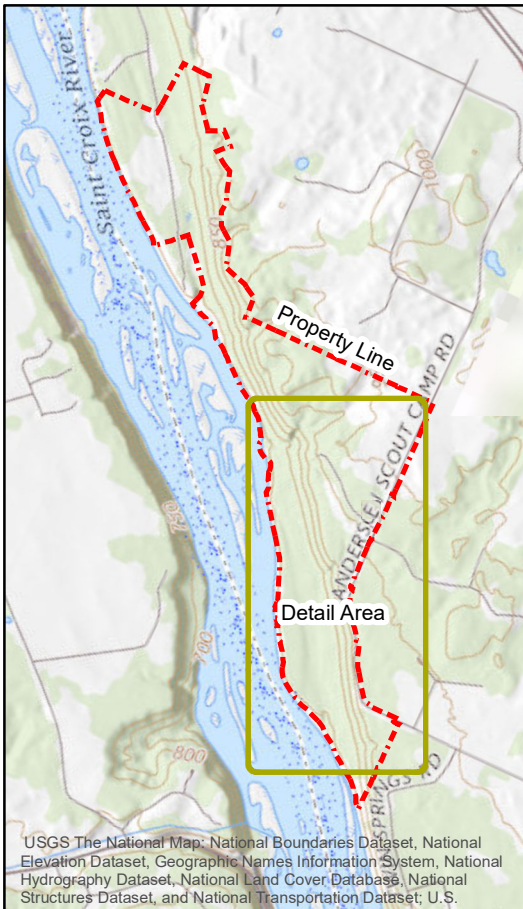

Fred C. Andersen Scout Camp

186 Andersen Scout Camp Road
Houlton, WI 54082
715-549-6641
camp.northernstar.org

USGS The National Map; National Boundaries Dataset, National Elevation Dataset, Geographic Names Information System, National Hydrography Dataset, National Land Cover Database, National Structures Dataset, and National Transportation Dataset; U.S.